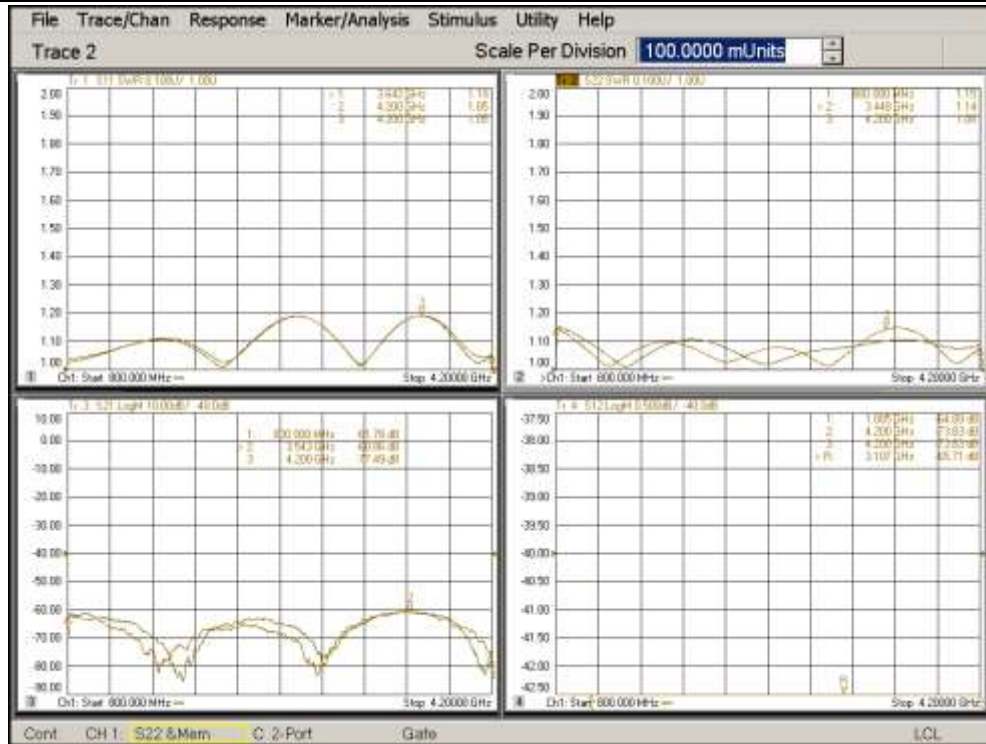

成都利德尔科技有限公司 ChengDu Leader Microwave Technology Co.,Ltd

电话: 028-65199117 传真: 028-65199116

<http://www.leadmichrowave.com> sales@leader-mw.com

TEL: +86-28-65199117 FAX: +86-28-65199116

Add: 中国 成都市成华区华翰路 89 号 610000

No.89,Huahan Road, chenghua Zone Chengdu, Sichuan China Zip Code:610000