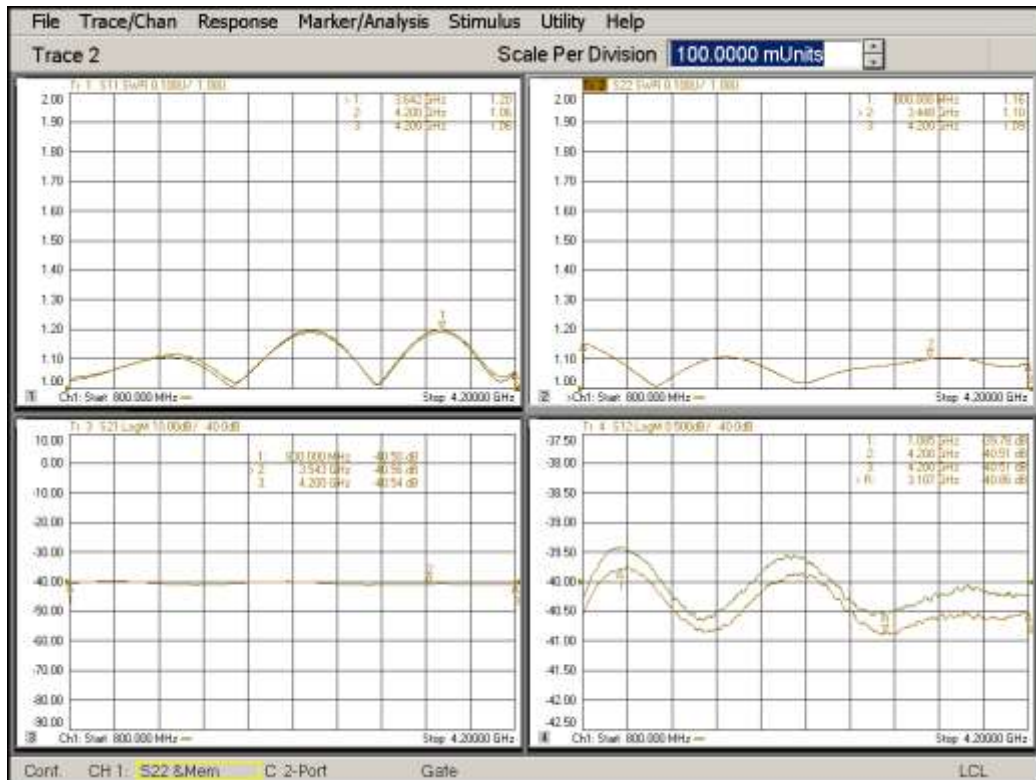

成都利德尔科技有限公司 ChengDu Leader Microwave Technology Co.,Ltd

电话: 028-65199117 传真: 028-65199116

<http://www.leadermicrowave.com> sales@leader-mw.com

TEL: +86-28-65199117 FAX: +86-28-65199116

Add: 中国 成都市成华区华翰路 89 号 610000

No.89,Huahan Road, chenghua Zone Chengdu, Sichuan China Zip Code:610000