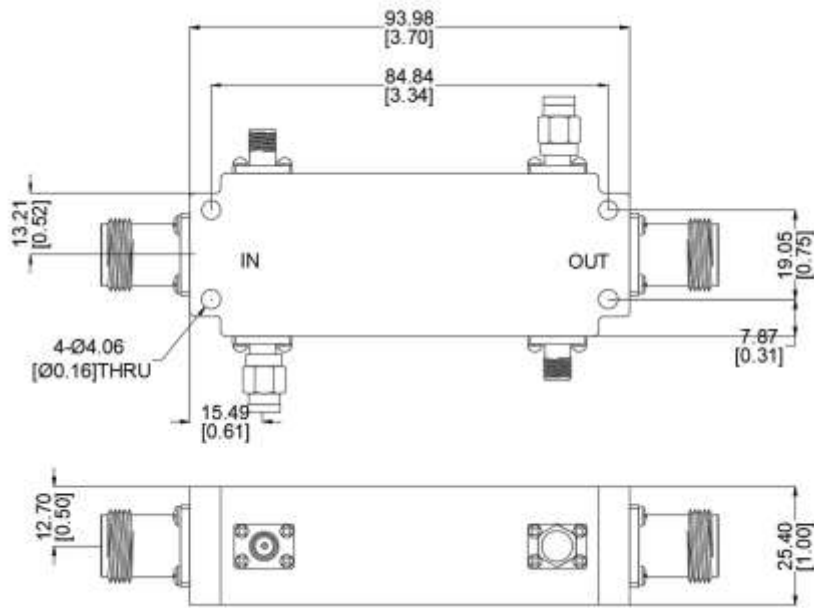

TEST DATA

成都利德尔科技有限公司 ChengDu Leader Microwave Technology Co.,Ltd

电话: 028-65199117 传真: 028-65199116

<http://www.leadermicrowave.com> sales@leader-mw.com

TEL: +86-28-65199117 FAX: +86-28-65199116

Add: 中国 成都市成华区华翰路 89 号 610000

No.89,Huahan Road, chenghua Zone Chengdu, Sichuan China Zip Code:610000