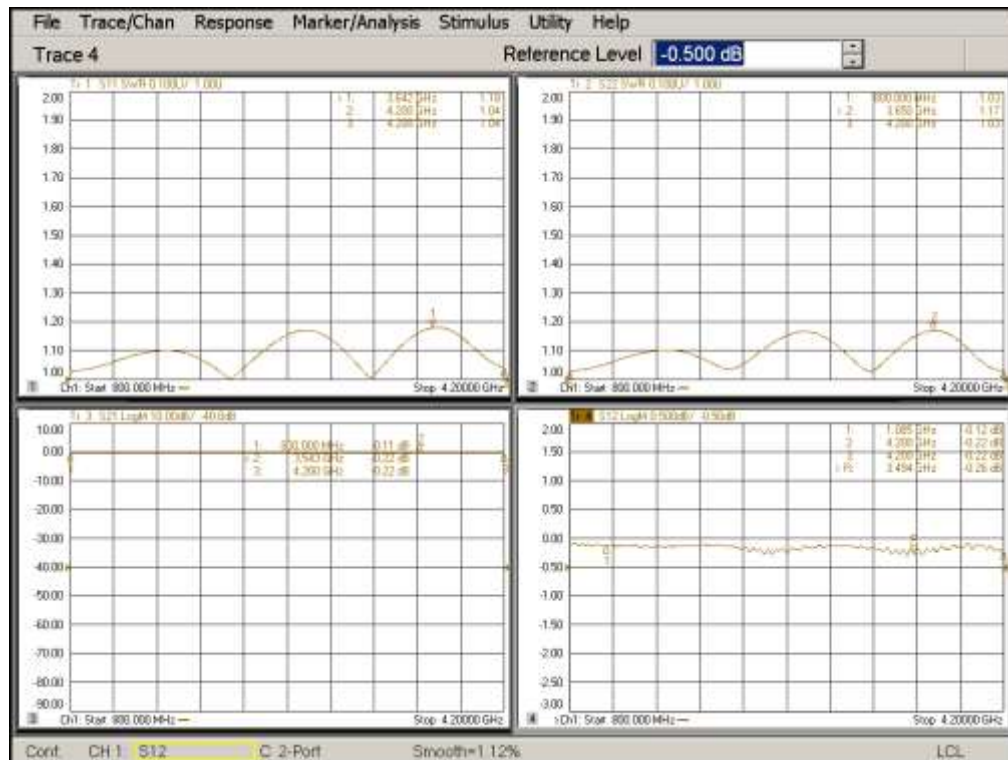

成都利德尔科技有限公司 ChengDu Leader Microwave Technology Co.,Ltd

电话: 028-65199117 传真: 028-65199116

<http://www.leadmichrowave.com> sales@leader-mw.com

TEL: +86-28-65199117 FAX: +86-28-65199116

Add: 中国 成都市成华区华翰路 89 号 610000

No.89,Huahan Road, chenghua Zone Chengdu, Sichuan China Zip Code:610000